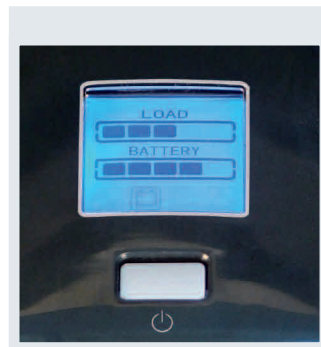

- Front panel LCD display (Plus version only) providing status, load and battery information and LEDs (standard version).
- Silent running: iDialog can be used to protect other sensitive electronic devices including Home Cinemas, CD Writers, DVD players, Satellite and Digital Terrestrial receivers.